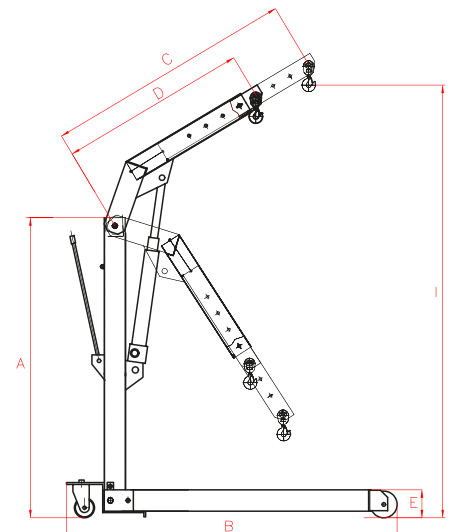

PORTABLE CRANES

Type **DLR**

Capacity **650 - 2.000 kg**

Max. pressure **700 bar**

PORTABLE CRANES

- ✓ From 650 to 2.000 kg lifting capacity.
- ✓ Polyamide wheels and swivel rear castor for easy movement.
- ✓ Exceptionally versatile due to their compact dimensions when folded up.
- ✓ Fitted with a safety relief valve to prevent overloading.
- ✓ All models are fitted with an extendable jib to increase reach.
- ✓ Special lowering valve in all models for safer and better control of descent.
- ✓ If the knob is released accidentally, the arm stops.

Model	4 / 3 / 2 / 1 Jib position
LARZEP	kg
DLR006	650 - 550 - 450 - 350
DLR010	1.000 - 900 - 800 - 700
DLR020	2.000 - 1.750 - 1.650 - 1.250

Capacity	Model	A	B	C	D	E	I	L	N	Weight
kg	LARZEP	mm	mm	mm	mm	mm	mm	mm	mm	kg
650	DLR006	1.580	1.480	1.300	960	112	2.200	820	530	83
1.000	DLR010	1.580	1.580	1.300	960	112	2.200	970	530	99
2.000	DLR020	1.740	1.920	1.610	1.200	150	2.460	1.080	700	175