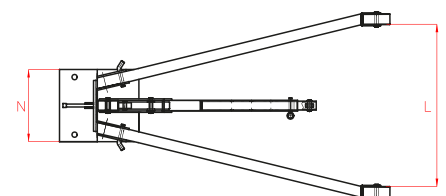

PORTABLE CRANES

Type **DLR**

Capacity **650 - 2.000 kg**

Max. pressure **700 bar**

PORTABLE CRANES

- ✓ From 650 to 2.000 kg lifting capacity.
- ✓ Polyamide wheels and swivel rear castor for easy movement.
- ✓ Exceptionally versatile due to their compact dimensions when folded up.
- ✓ Fitted with a safety relief valve to prevent overloading.
- ✓ All models are fitted with an extendable jib to increase reach.
- ✓ Special lowering valve in all models for safer and better control of descent.
- ✓ If the knob is released accidentally, the arm stops.

Model	4 / 3 / 2 / 1 Jib position
LARZEP	kg
DLR006	650 - 550 - 450 - 350
DLR010	1.000 - 900 - 800 - 700
DLR020	2.000 - 1.750 - 1.650 - 1.250

Capacity	Model	A	B	C	D	E	I	L	N	Weight
kg	LARZEP	mm	mm	mm	mm	mm	mm	mm	mm	kg
650	DLR006	1.580	1.480	1.300	960	112	2.200	820	530	83
1.000	DLR010	1.580	1.580	1.300	960	112	2.200	970	530	99
2.000	DLR020	1.740	1.920	1.610	1.200	150	2.460	1.080	700	175